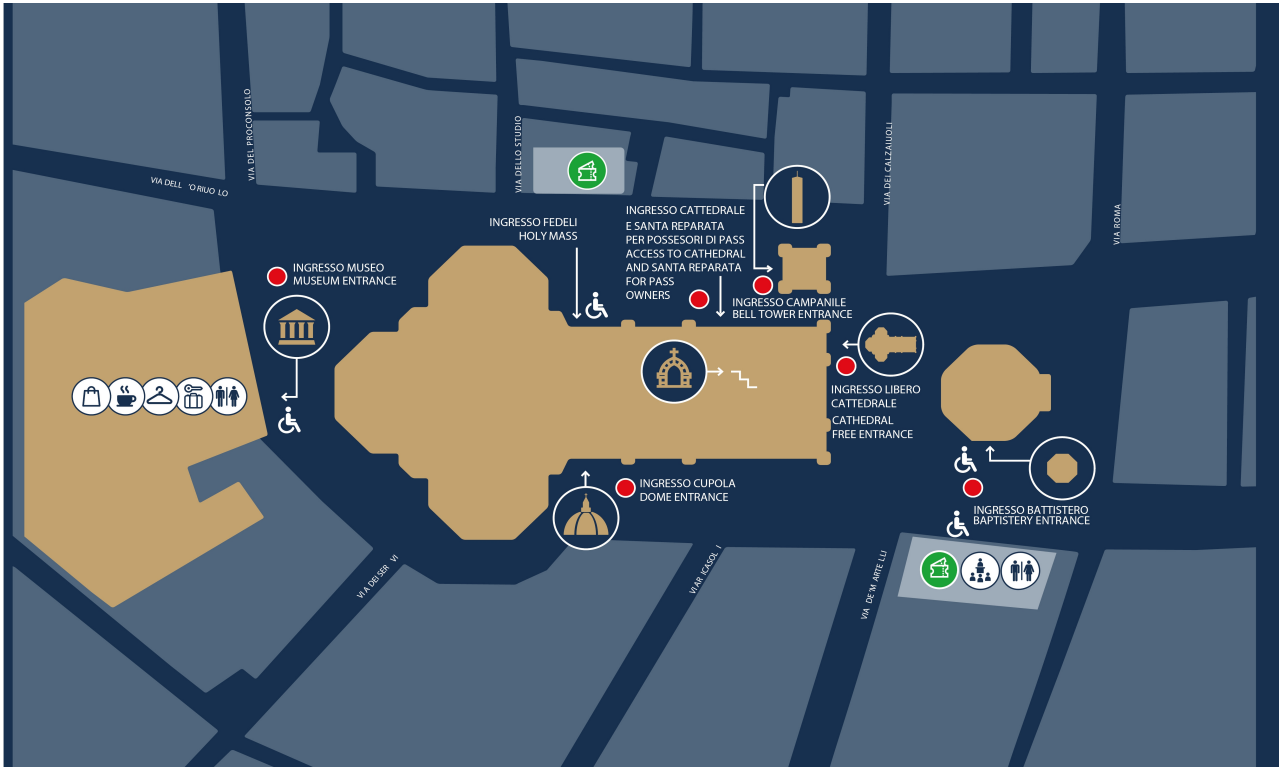

### Brunelleschi Pass

All monuments of Piazza del Duomo with a single ticket valid **3 calendar days** from the date selected: Dome, Bell Tower, Baptistery, Museum, Santa Reparata.

### Practical Information:

**Brunelleschi's Dome:** Entry to Brunelleschi's Dome from Porta della Mandorla (North side of the Cathedral). Visitors are required to climb 463 steps. No lifts are available. **DM:** The start time of the visit to the Dome is the one selected at the time of purchase and shown on the ticket. Ticket's validity starts from the date selected for the visit to the Dome. The climb is strongly NOT recommended for people with cardiovascular, respiratory diseases, vertigos, claustrophobia, and pregnant women.

**Giotto's Bell Tower:** The ascent consists on foot along a stairway of 414 steps and there is no lift. Last entry 7:00 pm. The climb is strongly NOT recommended for people with cardiovascular, respiratory diseases, vertigos, claustrophobia, and pregnant women.

**Baptistery:** Access from the North Door (Martelli street side).

**Opera del Duomo Museum:** Access from Piazza del Duomo n. 9. **The Museum is closed on the first Tuesday of each month.**

**Santa Reparata:** Access from the Cathedral "Porta Campanile" (south side, beside the Bell Tower entrance).